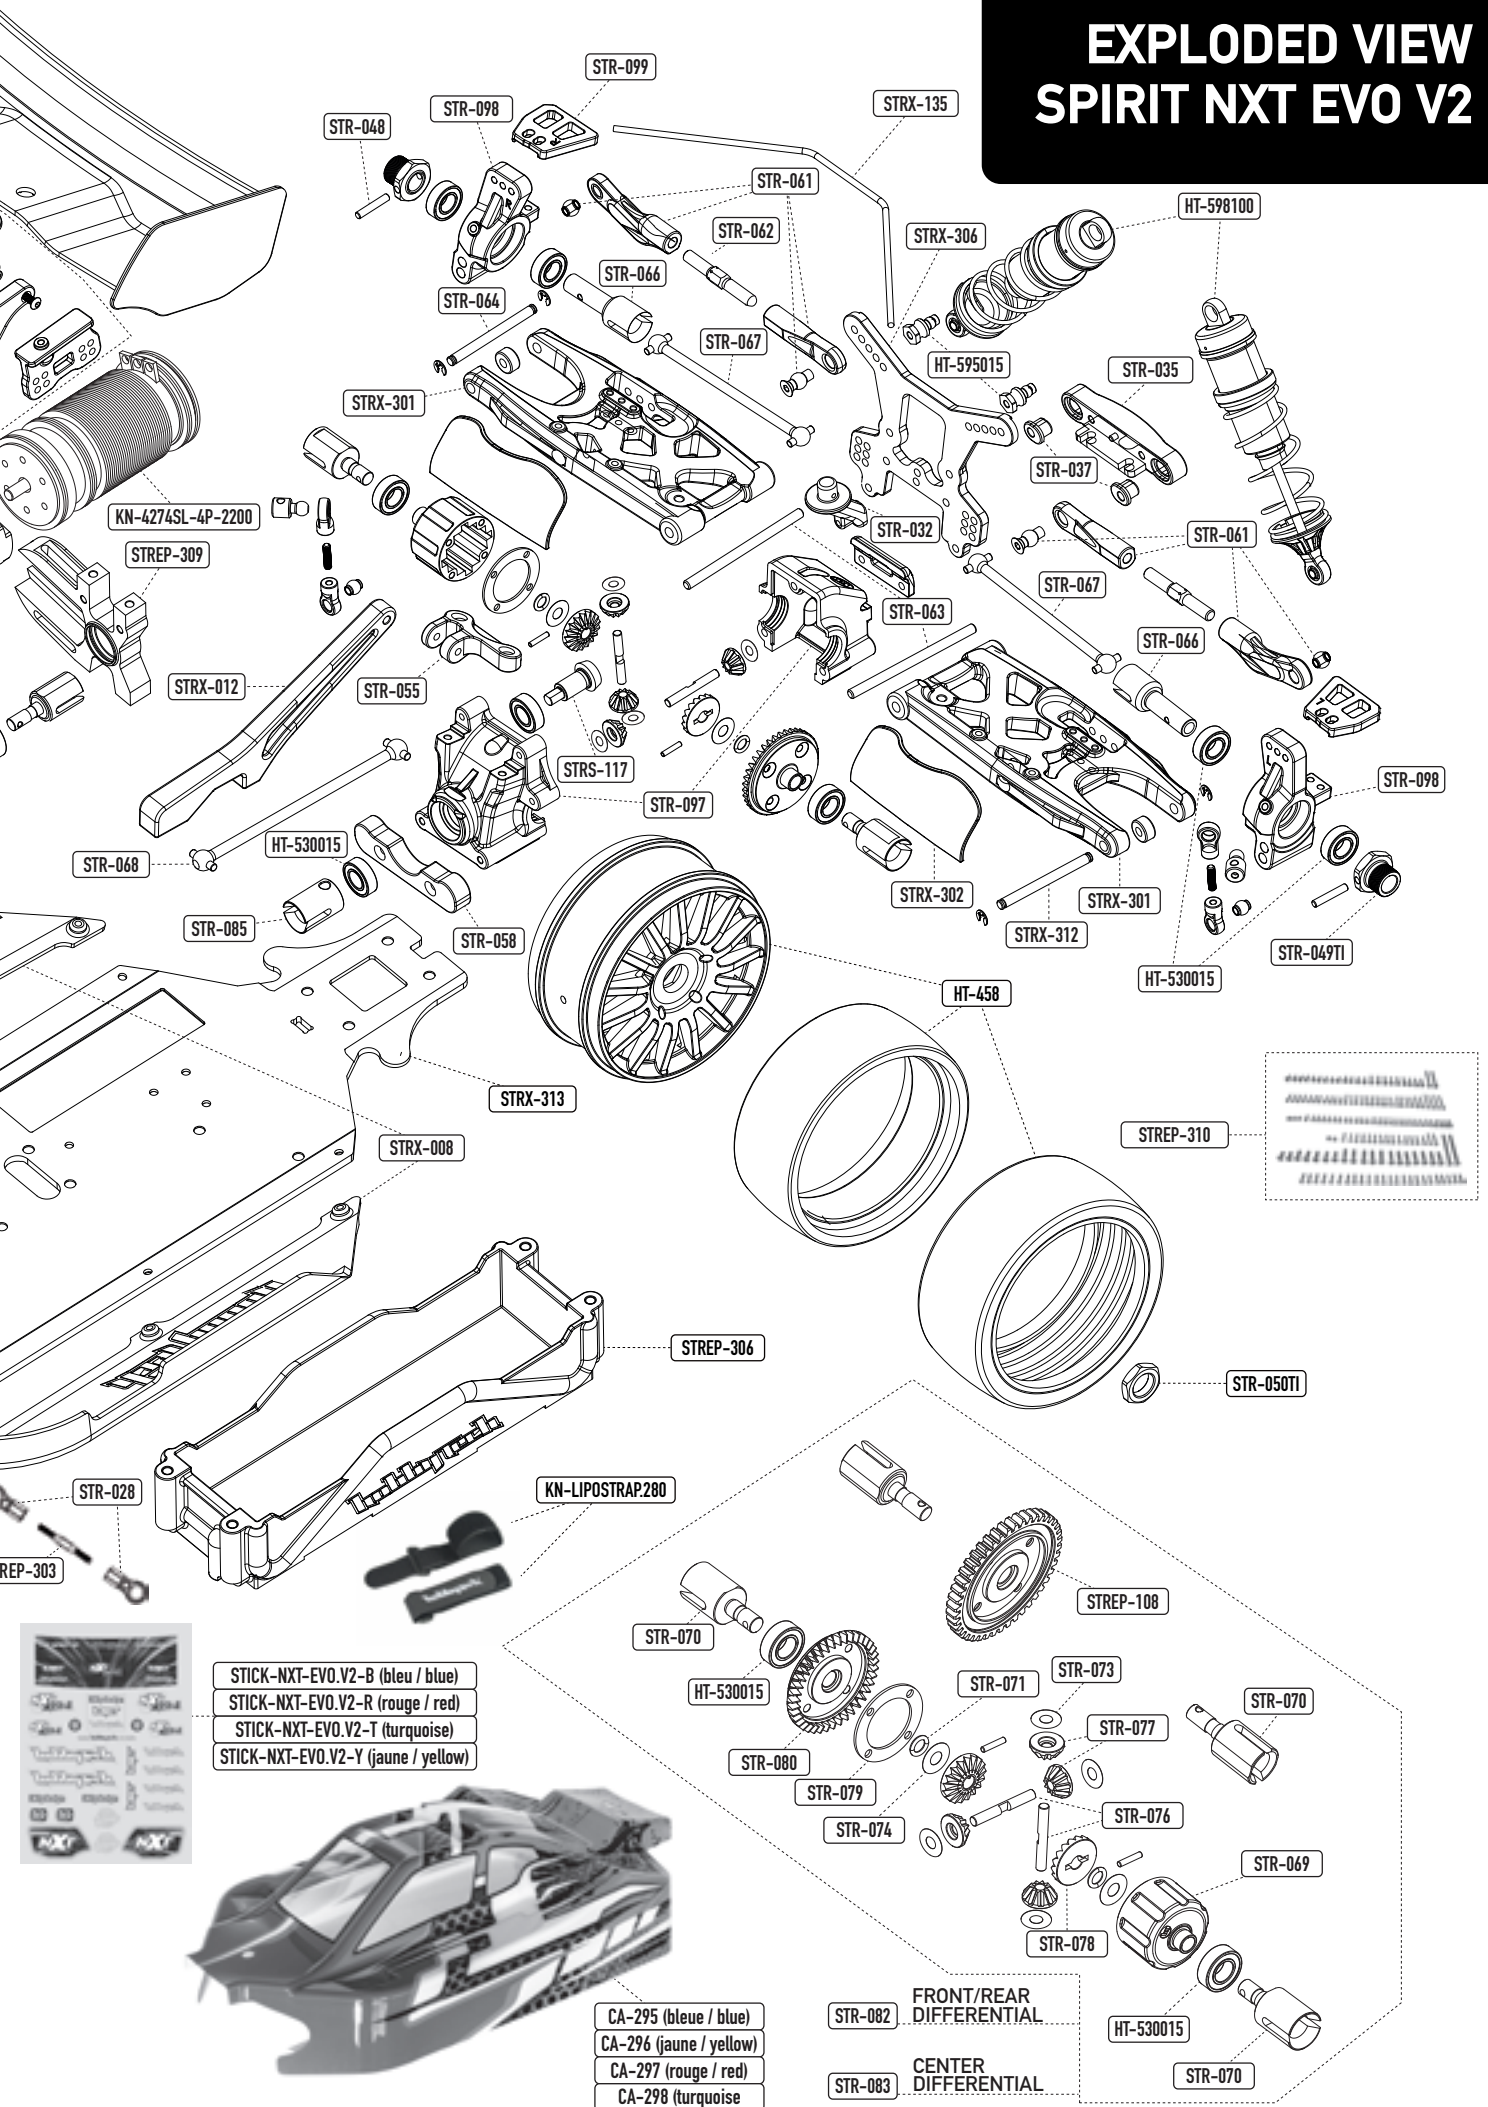

FRONT/REAR SHOCK SET
HT-598100

EXPLODED VIEW SPIRIT NXT EVO V2

- STICK-NXT-EVO.V2-B (bleu / blue)
- STICK-NXT-EVO.V2-R (rouge / red)
- STICK-NXT-EVO.V2-T (turquoise)
- STICK-NXT-EVO.V2-Y (jaune / yellow)

- CA-295 (bleu / blue)
- CA-296 (jaune / yellow)
- CA-297 (rouge / red)
- CA-298 (turquoise)

- FRONT/REAR DIFFERENTIAL
- CENTER DIFFERENTIAL