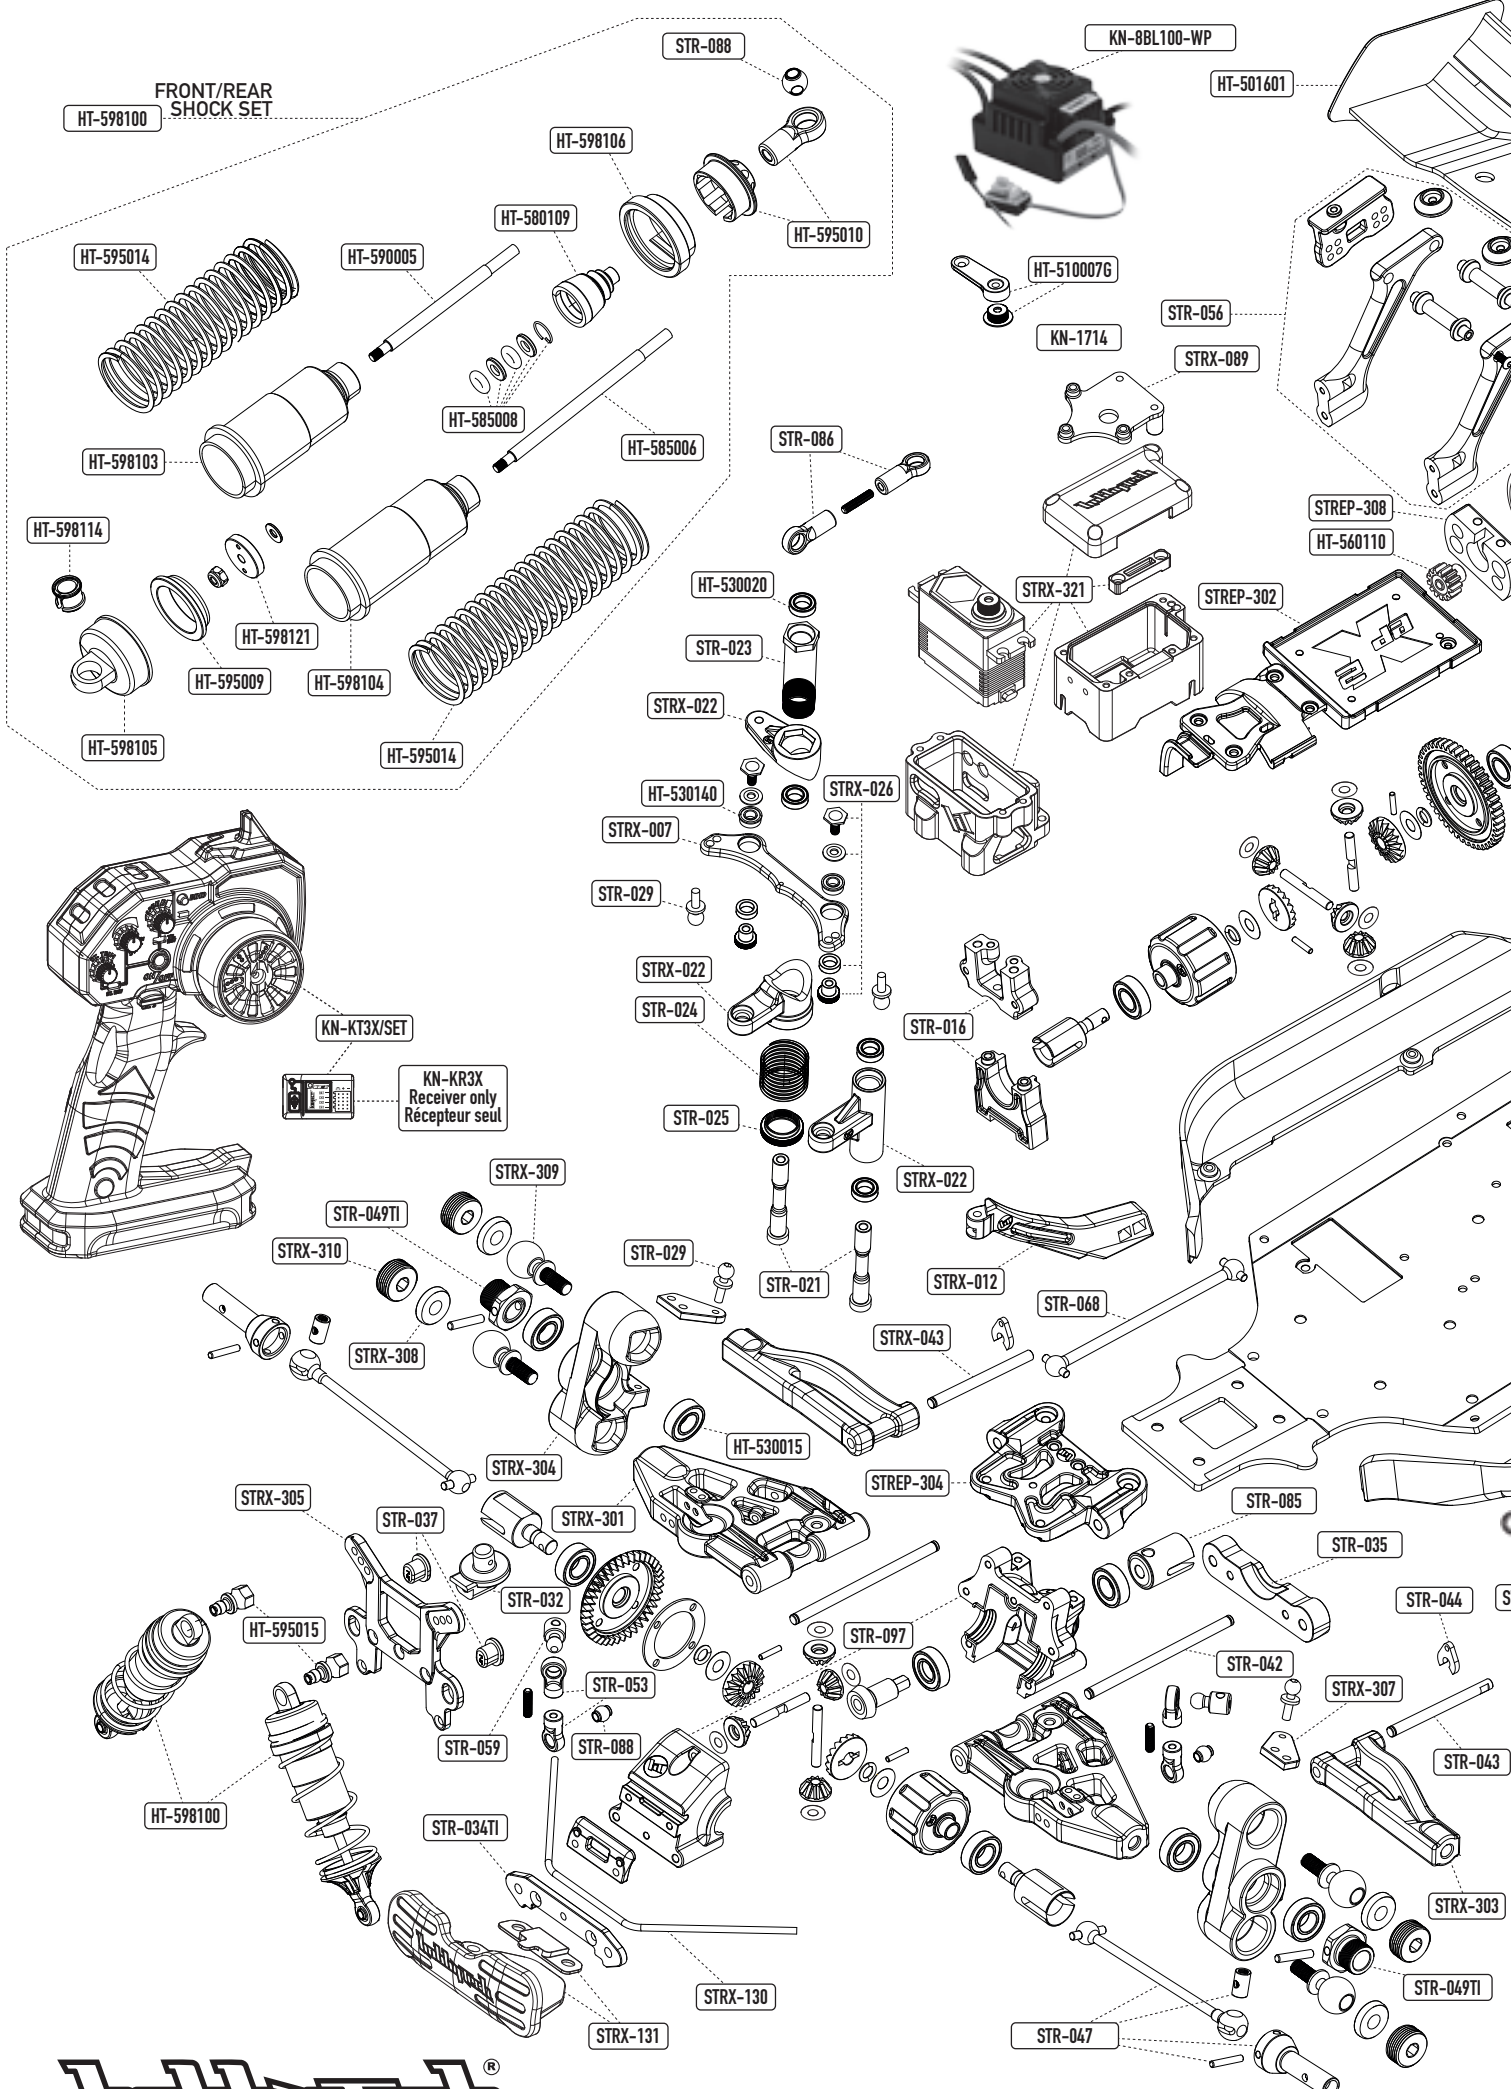

FRONT/REAR SHOCK SET
HT-598100

EXPLODED VIEW SPIRIT NXT EVO V2

- STICK-NXT-EVO.V2-B (bleu / blue)
- STICK-NXT-EVO.V2-R (rouge / red)
- STICK-NXT-EVO.V2-T (turquoise)
- STICK-NXT-EVO.V2-Y (jaune / yellow)

- CA-295 (bleu / blue)
- CA-296 (jaune / yellow)
- CA-297 (rouge / red)
- CA-298 (turquoise)

- FRONT/REAR DIFFERENTIAL
- CENTER DIFFERENTIAL